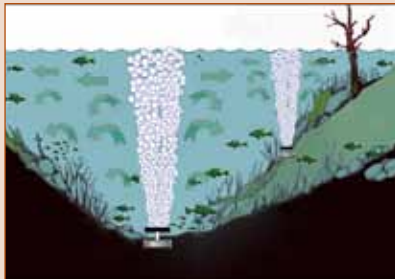

HIGH OXYGEN TRANSFER POND AERATORS

Kasco High Oxygen Transfer Aerators offer the best value available for increasing and maintaining oxygen levels in a pond to improve water quality and overall fish health. Energy efficient Kasco aerators are designed to move a high volume of water at minimal costs. By breaking up the water into small droplets, Kasco aerators expose more surface area to the air for gas exchange. With the resulting increase in dissolved oxygen, the pond will be able to support beneficial life which can reduce the sediment as well as the nutrients that might otherwise be available for undesirable algae. The low profile crown of foaming water produced by the aerator is a nice alternative to fountains when oxygen transfer is more desirable than a decorative display. Extremely easy to use, install, move and operate.

This unit has been the standard vertical pump agitator within the US fish farming industry for the last 20 years.

HORSEPOWER	0.5 hp	0.75 hp	1 hp	2 hp		3 hp	
Model	2400EAF	3400EAF	4400EAF	8400EAF	2.3EHAF	3.1EAF	3.3EHAF
Voltage	220V	220V	220V	220V 1Φ	380V 3Φ	220V 1Φ	380V 3Φ
Amperage*	2.2 amp	3.4 amp	3.7 amp	8 amp	2.6 amp	11.9 amp	4.1 amp
Watts*	484	748	814	1,760	1,709	2,618	2,695
Min. water depth req.	38cm	45cm	49cm	51cm	51cm	61cm	61cm
Suggested pond size	2,000 m2	3,000 m2	4,000 m2	8,000 m2	8,000 m2	12,000 m2	12,000 m2

ROBUST AIRE NEW! DIFFUSERS

Diffused aeration employs a shore mounted compressor, air supply line and diffuser(s) on the pond bottom. Through independent research, our diffusers have tested superior in Gallons per Minute to eight other models. Simply stated, air is pumped into the pond bottom and released via small bubbles which rise to the surface and transfer oxygen, as well as move water to improve overall water quality. Use this type of aeration in deeper lakes or where electric power is not allowed in the water.